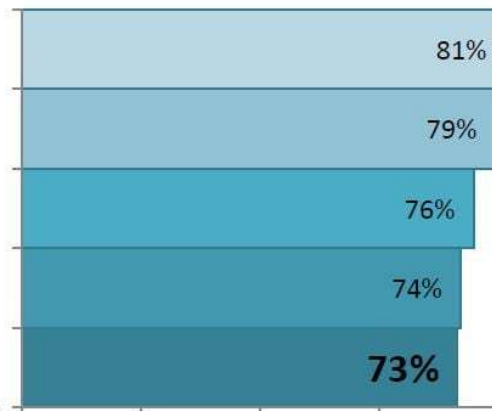

Phonics
% Year 1 Working At