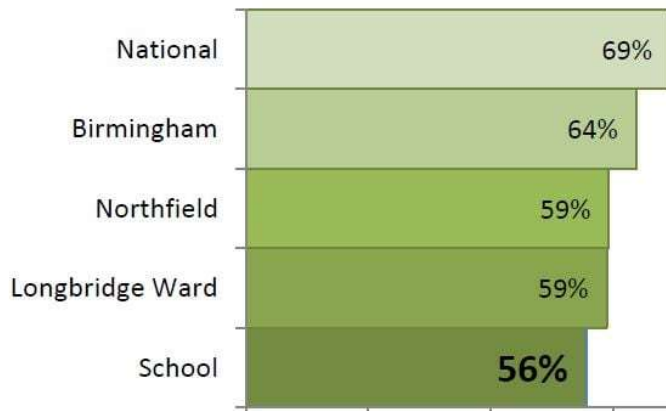

Rednal Hill Infant School

DfE: 3302161
Type: LA Community school
Location: Longbridge Ward, Northfield (B45 8QY)
Ofsted: Good (04/02/14)
Year Groups: R - 2

Primary Roll / Ave Roll:
Free school Meals:
Disadvantaged:
EAL:
BME:

School	Ward	District	LA	National
266	207 (11)	266 (36)	339 (325)	-
44%	38%	36%	28%	15%
46%	52%	49%	42%	26%
6%	3%	6%	25%	11%
17%	21%	26%	63%	24%

EYFSP
 % Good Level of Development

Phonics
 % Year 1 Working At